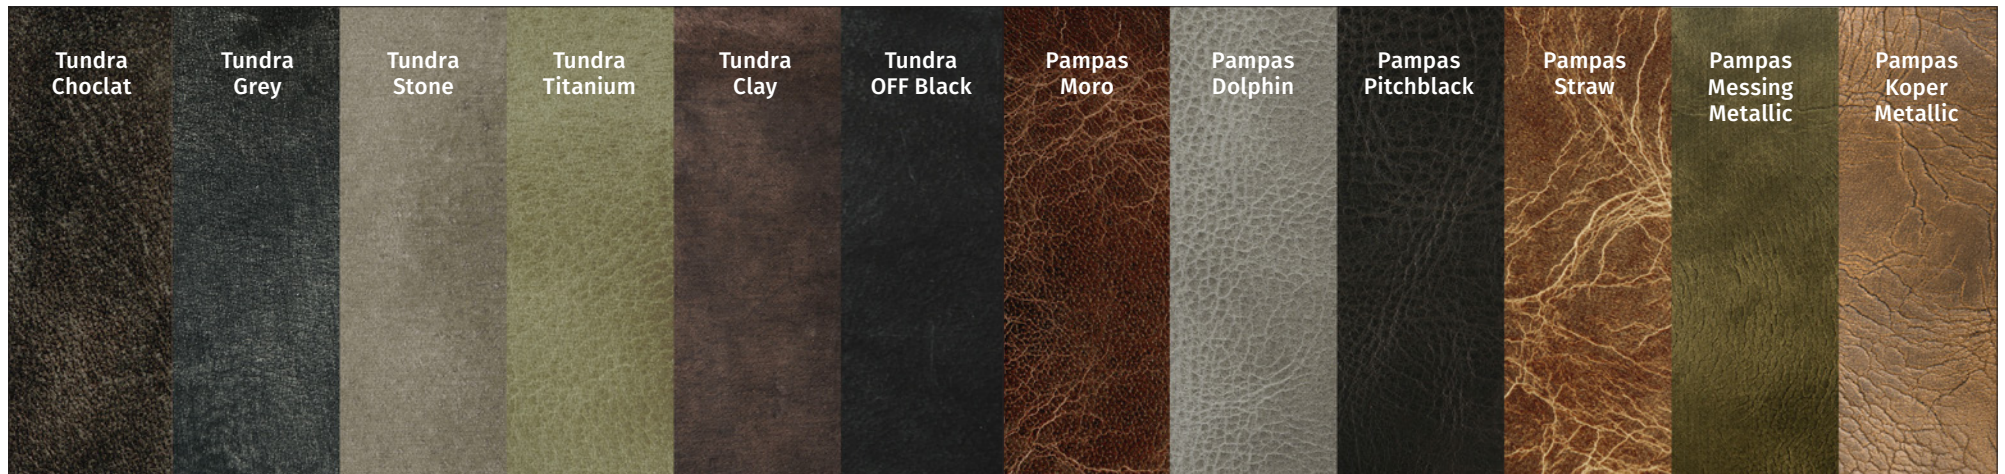

99202.02 plasmafilter-plus rond

99202.27 koolstoffilter rond (long life)

2119 OVAL

EILAND MODEL | recirculatie | 900 mm

LEDEREN BEKLEDING			PRIJS
9219.29	OVAL	Tundra Choclat	€ 960,00
9219.31	OVAL	Tundra Grey	€ 960,00
9219.24	OVAL	Tundra Stone	€ 960,00
9219.32	OVAL	Tundra Titanium	€ 960,00
9219.30	OVAL	Tundra Clay	€ 960,00
9219.28	OVAL	Tundra OFF Black	€ 960,00
9219.26	OVAL	Pampas Moro	€ 960,00
9219.34	OVAL	Pampas Dolphin	€ 960,00
9219.25	OVAL	Pampas Pitchblack	€ 960,00
9219.27	OVAL	Pampas Straw	€ 960,00
9219.52	OVAL	Pampas Messing Metallic	€ 960,00
9219.51	OVAL	Pampas Koper Metallic	€ 960,00