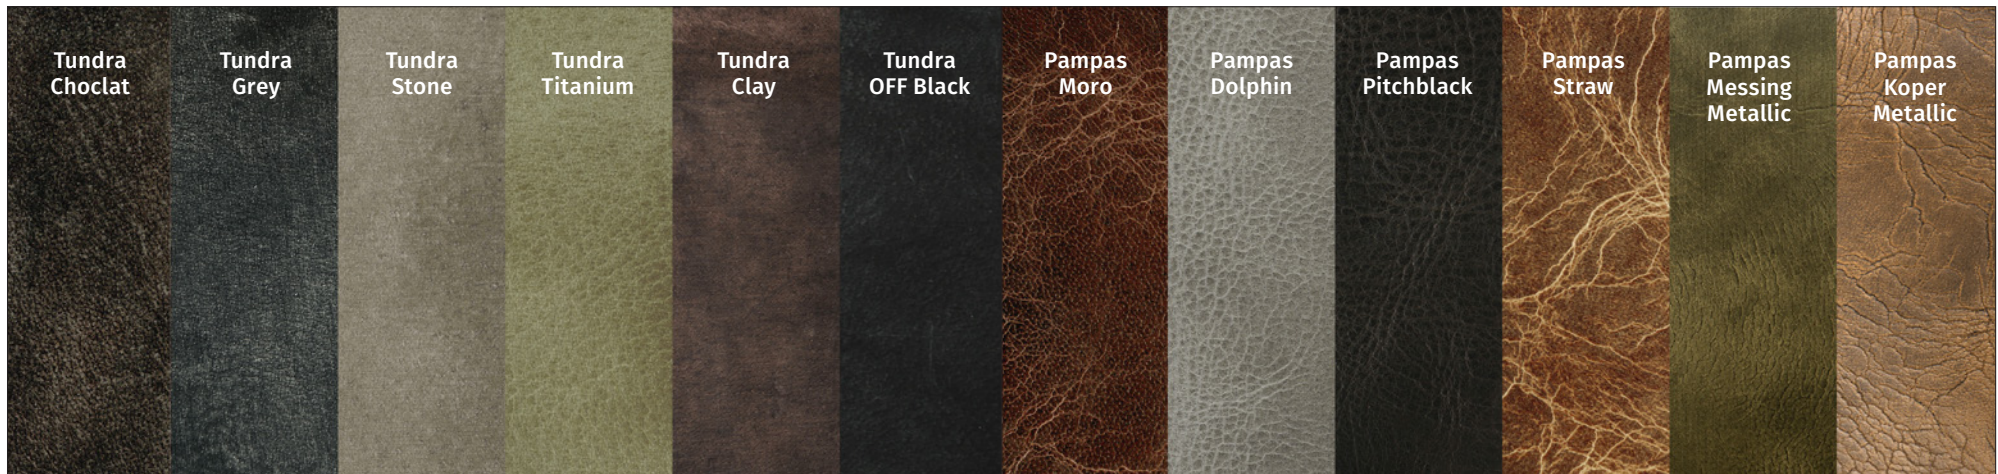

99202.02 plasmafilter-plus rond

99202.27 koolstoffilter rond (long life)

2119 OVAL

EILAND MODEL | recirculatie | 1200 mm

LEDEREN BEKLEDING			PRIJS
9219.41	OVAL	Tundra Choclat	€ 1.175,00
9219.43	OVAL	Tundra Grey	€ 1.175,00
9219.49	OVAL	Tundra Stone	€ 1.175,00
9219.44	OVAL	Tundra Titanium	€ 1.175,00
9219.42	OVAL	Tundra Clay	€ 1.175,00
9219.40	OVAL	Tundra OFF Black	€ 1.175,00
9219.38	OVAL	Pampas Moro	€ 1.175,00
9219.46	OVAL	Pampas Dolphin	€ 1.175,00
9219.37	OVAL	Pampas Pitchblack	€ 1.175,00
9219.39	OVAL	Pampas Straw	€ 1.175,00
9219.55	OVAL	Pampas Messing Metallic	€ 1.175,00
9219.54	OVAL	Pampas Koper Metallic	€ 1.175,00